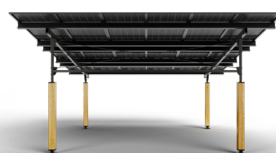

EV CARPORT

EV01

SINGLE CARPORT

ABOUT CARPORT

The perfect solution for a house without a garage!

Designed with the comfort of parking in mind, regardless of the position of the sun.

A wide range of additional features will allow you to match the appearance of EV CARPORT to the appearance of your home. EV 01 will also work great as a pergola in your garden.

CERTIFICATES

Factory
Production
Control
EN 1090-1