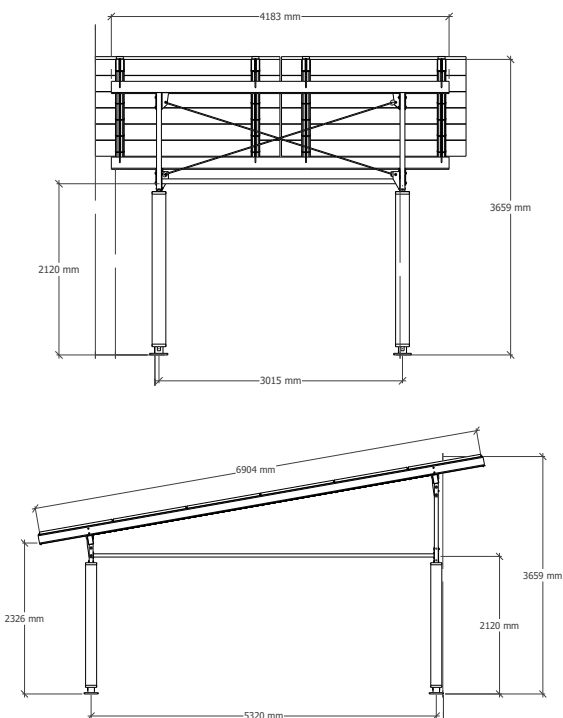

EV CARPORT

EV01

SINGLE CARPORT

ABOUT CARPORT

The perfect solution for a house without a garage!

Designed with the comfort of parking in mind, regardless of the position of the sun.

A wide range of additional features will allow you to match the appearance of EV CARPORT to the appearance of your home. EV 01 will also work great as a pergola in your garden.

(panel dimensions 2285 mm x 1134 mm x 35 mm)

EV01

SINGLE CARPORT

CONSTRUCTION STANDARDS

PN-EN 1090-1:2009+A1:2011
2627-CPR-1090-1.PL0131.TÜVRh.21.00
PN-EN 1991-1-3
PN-EN 1991-1-4
PN-EN 1991-1-1:2006P
PN-EN 1991-1-3:2008P
PN-EN 1991-1-5:2008P
PN-EN ISO 3834-2:2007
Calculations for 3 wind zones and 3 snow zones

ADDITIONAL RANGE

- LED lighting of poles
- wooden columns
- wooden or steel system shutters

STRUCTURAL PARAMETERS

Material	Hot - dip galvanized steel, powder painted
Color	Anthracite, black, white
Number of stations	1
Number of modules	up to 12 modules
The possibility of using modules	from 1776 x 1052 to 2285 x 1130
Mocowanie modułów	universal system
Fastening to the ground	foundations according to the attached project
Including:	steel structure + connecting elements

DIMENSIONS

Roof dimensions	6904 mm x 4183 mm
Parking space dimensions	5150 mm x 2850 mm x 2120 mm